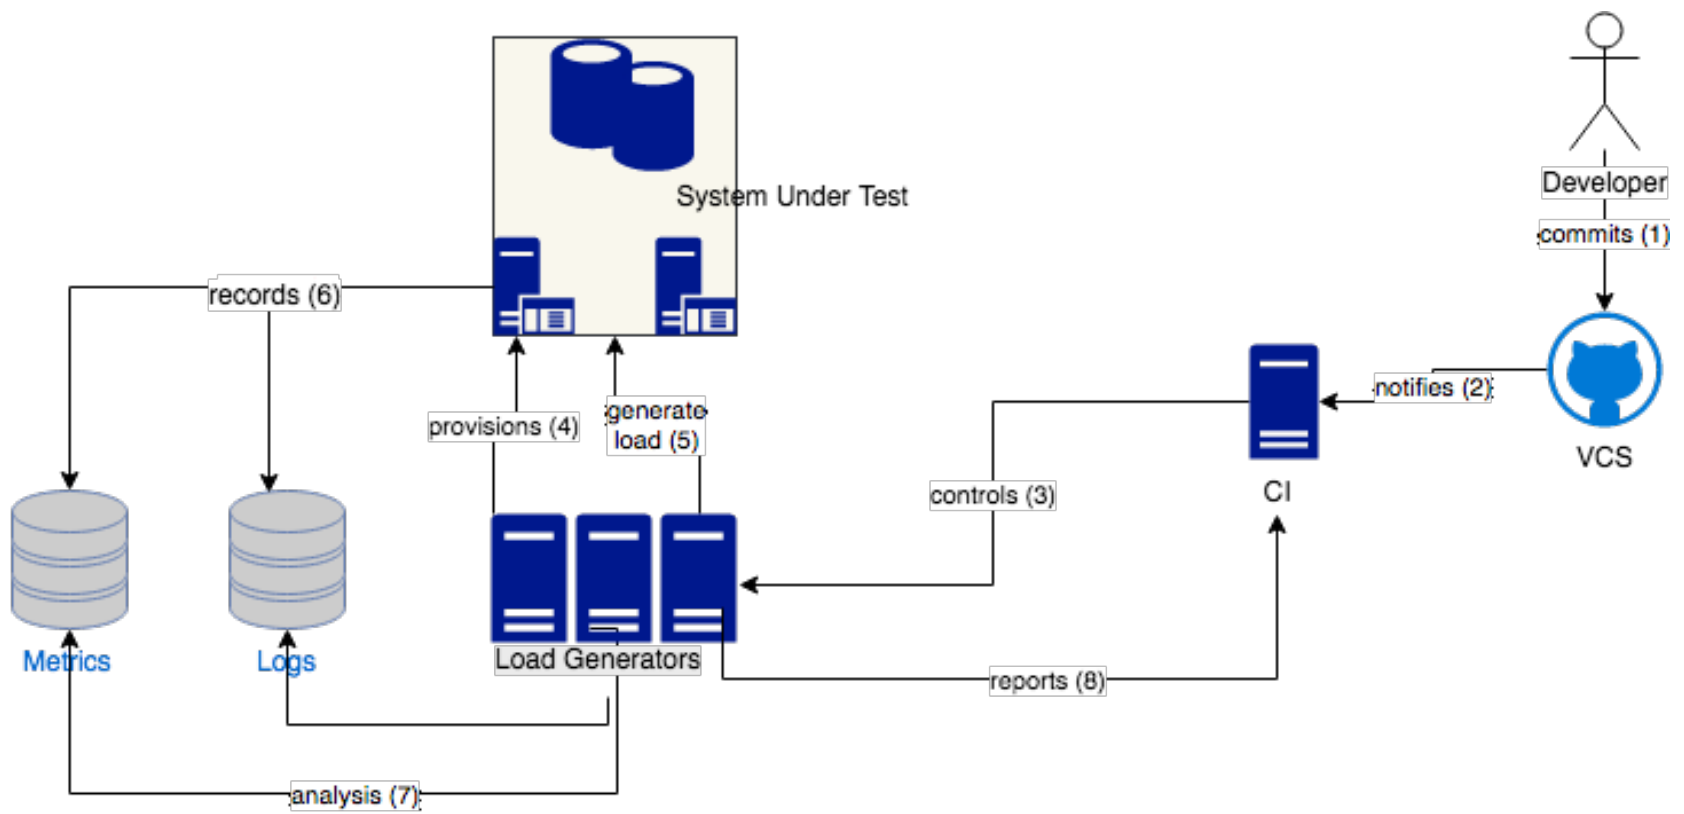

De praktijk van Infoplus

Taal en tools van de ontwikkelaars

**CONTINUOUS
INTEGRATION
WITH **JENKINS****

Continuous Performance Test architectuur

- Mogelijkheid vroeg in OTAP fases te testen
- Hoog niveau van decoupling
- Test definitie in Source Control
- Trends inzichtelijk over tijd
- Metric/log data altijd beschikbaar
- Test data moet ondersteunend zijn bij root cause analyse
- Test data en rapportages als static build artifacts per test run

Process flow

Pipeline - Stage View

Execution	Install	Install	Install	Install	Install	Run	Run	Run	Run	Run	Run	Run	Run	Run	Run	Run	Run	Run
Completed	Attempt	Attempt	Attempt	Attempt	Attempt	Task	Task	Task	Task	Task	Task	Task	Task	Task	Task	Task	Task	Task
0%	0%	0%	0%	0%	0%	0%	0%	0%	0%	0%	0%	0%	0%	0%	0%	0%	0%	0%
0%	0%	0%	0%	0%	0%	0%	0%	0%	0%	0%	0%	0%	0%	0%	0%	0%	0%	0%
0%	0%	0%	0%	0%	0%	0%	0%	0%	0%	0%	0%	0%	0%	0%	0%	0%	0%	0%
0%	0%	0%	0%	0%	0%	0%	0%	0%	0%	0%	0%	0%	0%	0%	0%	0%	0%	0%
0%	0%	0%	0%	0%	0%	0%	0%	0%	0%	0%	0%	0%	0%	0%	0%	0%	0%	0%
0%	0%	0%	0%	0%	0%	0%	0%	0%	0%	0%	0%	0%	0%	0%	0%	0%	0%	0%

Run Task

0:00

Media player controls: play button, progress bar, previous/next buttons, 00:00,00, volume icon.

Status, successen en Next steps