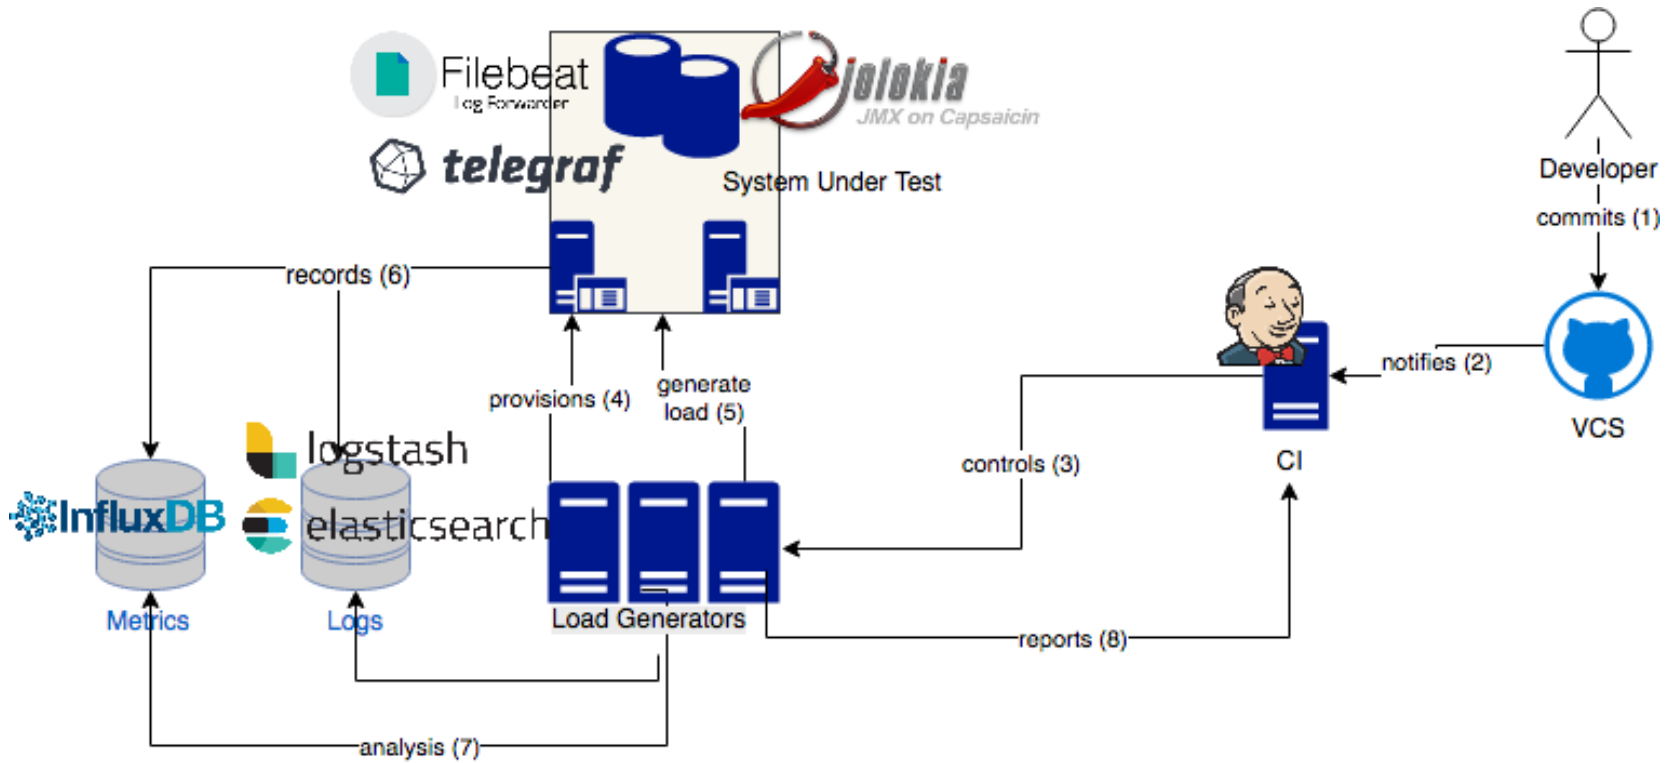

De praktijk van Infoplus

Taal en tools van de ontwikkelaars

**CONTINUOUS
INTEGRATION
WITH **JENKINS****

Continuous Performance Test architectuur

- Mogelijkheid vroeg in OTAP fases te testen
- Hoog niveau van decoupling
- Test definitie in Source Control
- Trends inzichtelijk over tijd
- Metric/log data altijd beschikbaar
- Test data moet ondersteunend zijn bij root cause analyse
- Test data en rapportages als static build artifacts per test run

Process flow

Pipeline - Stage View

Execution	Install	Install	Install	Install	Install	Run	Run	Run	Run	Run	Run	Run	Run	Run	Run	Run	Run	Run
Completed	Attempt	Attempt	Attempt	Attempt	Attempt	Task	Task	Task	Task	Task	Task	Task	Task	Task	Task	Task	Task	Task
0%	0%	0%	0%	0%	0%	0%	0%	0%	0%	0%	0%	0%	0%	0%	0%	0%	0%	0%
0%	0%	0%	0%	0%	0%	0%	0%	0%	0%	0%	0%	0%	0%	0%	0%	0%	0%	0%
0%	0%	0%	0%	0%	0%	0%	0%	0%	0%	0%	0%	0%	0%	0%	0%	0%	0%	0%
0%	0%	0%	0%	0%	0%	0%	0%	0%	0%	0%	0%	0%	0%	0%	0%	0%	0%	0%
0%	0%	0%	0%	0%	0%	0%	0%	0%	0%	0%	0%	0%	0%	0%	0%	0%	0%	0%
0%	0%	0%	0%	0%	0%	0%	0%	0%	0%	0%	0%	0%	0%	0%	0%	0%	0%	0%

Run Task

0:00

Media player controls: play button, progress bar, previous/next buttons, 00:00,00, volume icon.

Status, successen en Next steps