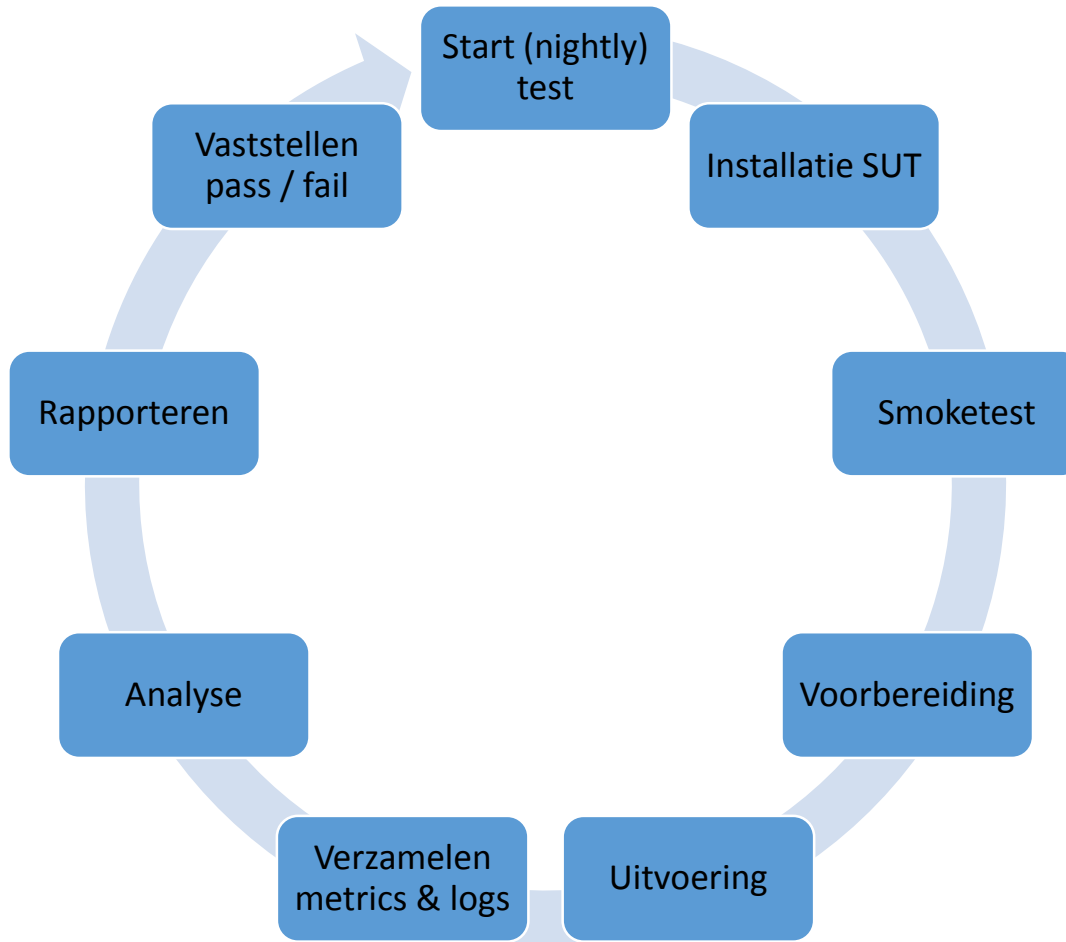

De praktijk van Infoplus

Taal en tools van de ontwikkelaars

**CONTINUOUS
INTEGRATION
WITH **JENKINS****

Continuous Performance Test architectuur

- Mogelijkheid vroeg in OTAP fases te testen
- Hoog niveau van decoupling
- Test definitie in Source Control
- Trends inzichtelijk over tijd
- Metric/log data altijd beschikbaar
- Test data moet ondersteunend zijn bij root cause analyse
- Test data en rapportages als static build artifacts per test run

Process flow

Pipeline - Stage View

Execution	Install	Install	Install	Install	Install	Run	Run	Run	Run	Run	Run	Run	Run	Run	Run	Run	Run	Run
Completed	Attempt	Attempt	Attempt	Attempt	Attempt	Task	Task	Task	Task	Task	Task	Task	Task	Task	Task	Task	Task	Task
0%	0%	0%	0%	0%	0%	0%	0%	0%	0%	0%	0%	0%	0%	0%	0%	0%	0%	0%
0%	0%	0%	0%	0%	0%	0%	0%	0%	0%	0%	0%	0%	0%	0%	0%	0%	0%	0%
0%	0%	0%	0%	0%	0%	0%	0%	0%	0%	0%	0%	0%	0%	0%	0%	0%	0%	0%
0%	0%	0%	0%	0%	0%	0%	0%	0%	0%	0%	0%	0%	0%	0%	0%	0%	0%	0%
0%	0%	0%	0%	0%	0%	0%	0%	0%	0%	0%	0%	0%	0%	0%	0%	0%	0%	0%
0%	0%	0%	0%	0%	0%	0%	0%	0%	0%	0%	0%	0%	0%	0%	0%	0%	0%	0%