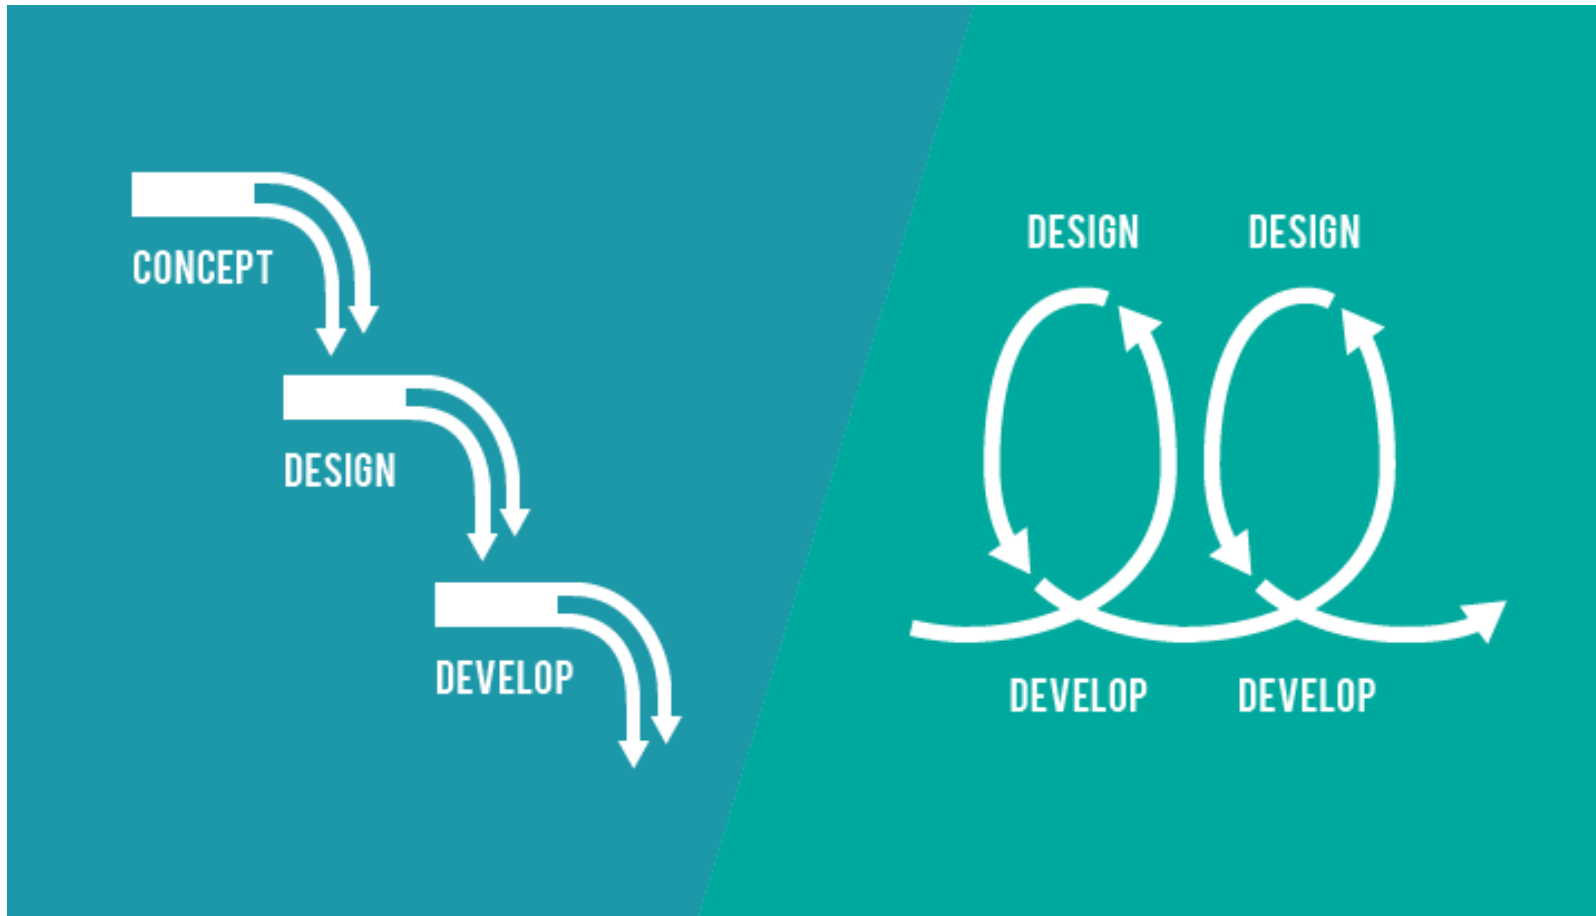

Enkele releases per jaar → meerdere per maand