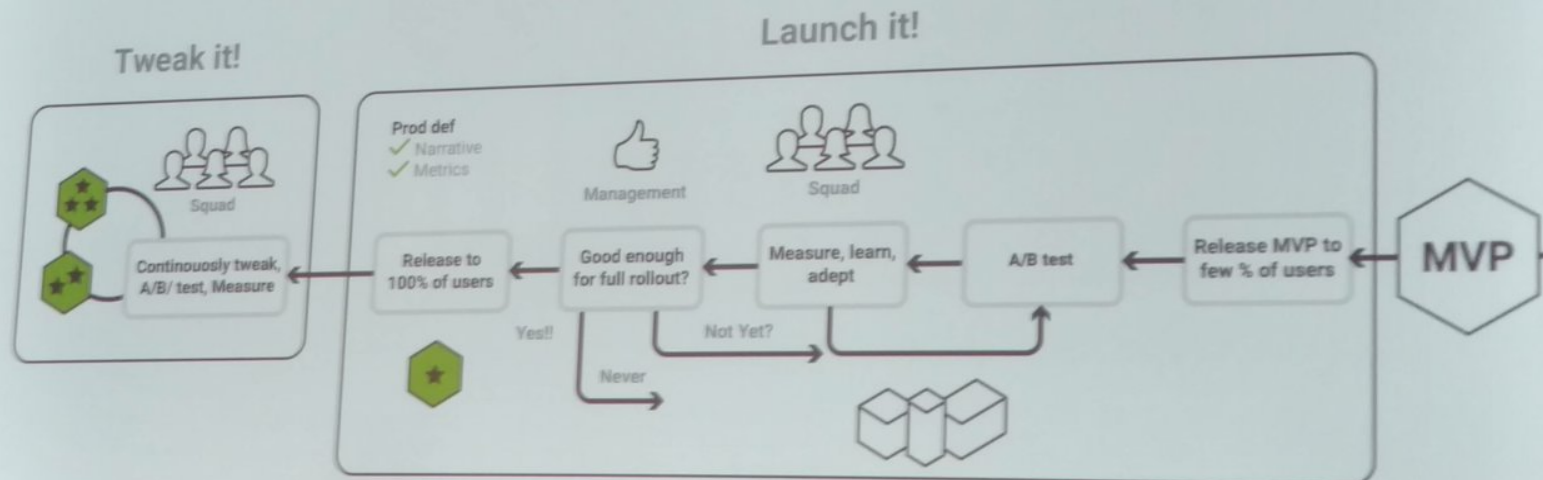

Exposure control

- Canary release
- Staged rollout
- Dogfooding
- Dark launching

bartosz

Monitoring

Monitoring

De impact op huidige ontwikkelmethodes

“Monitoring and QA are the same thing.”

- Stevey's platform rant (2006)