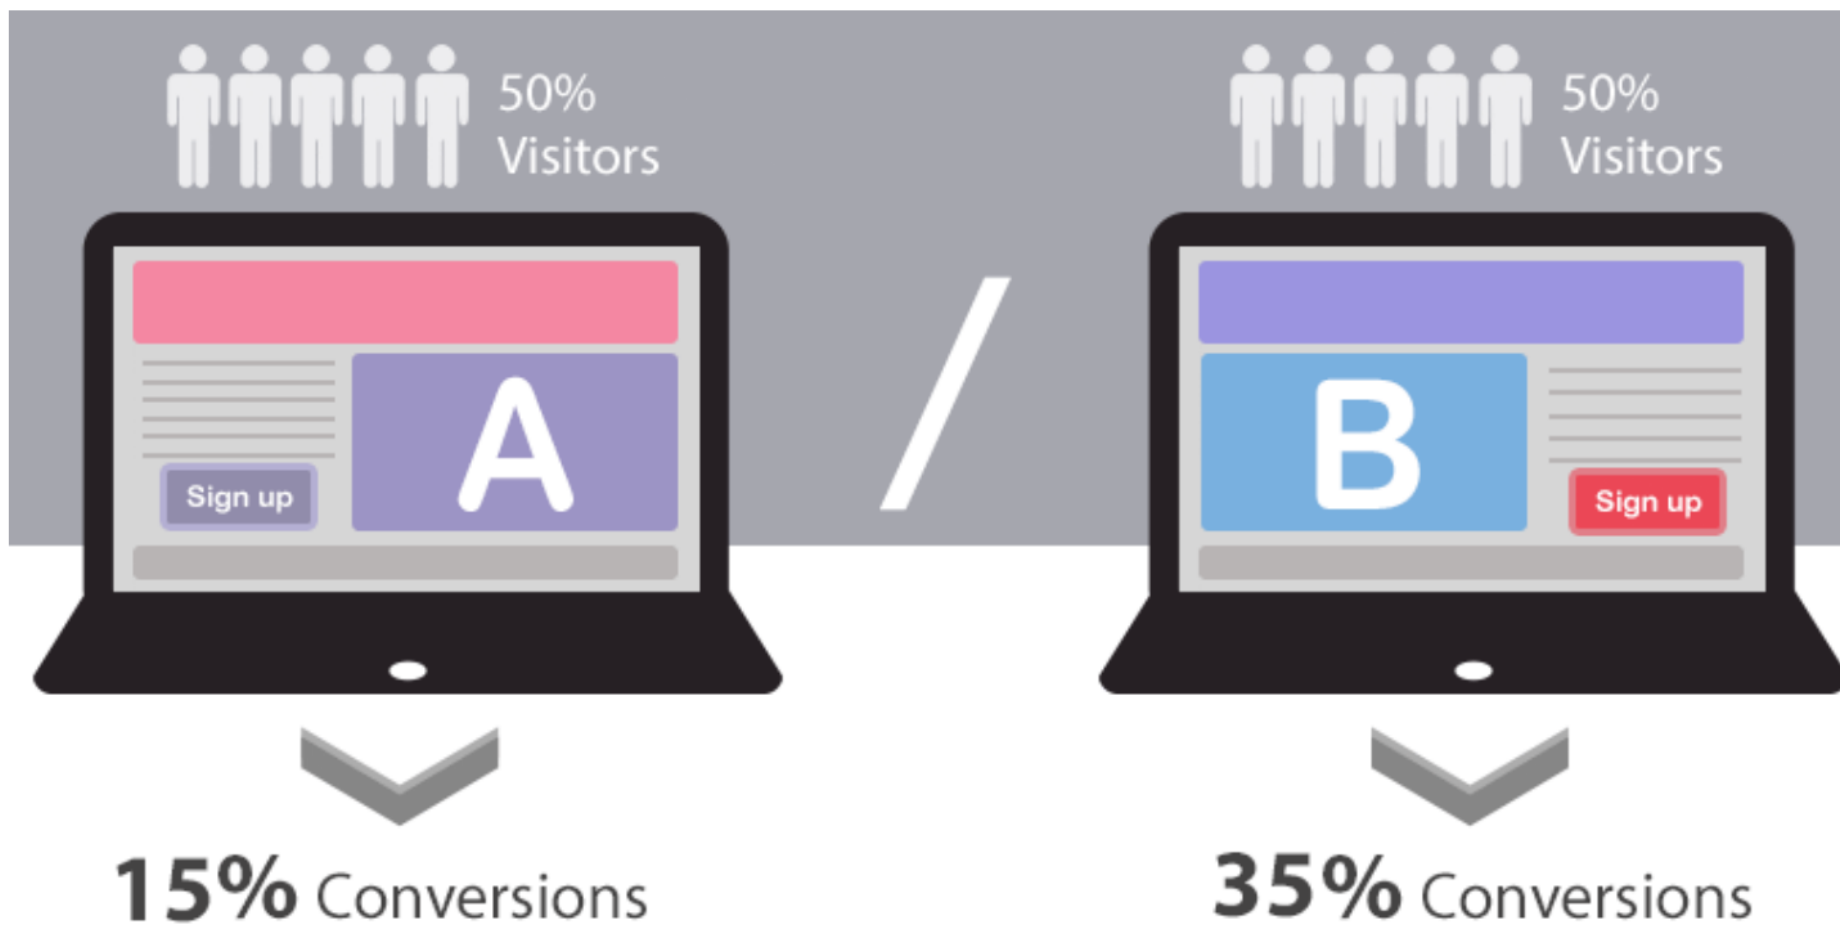

SO YA WANNA BE A BETA TESTER.

THEN YOU MUST TAKE THE BETA TESTER OATH!

1. I shall swear I have the correct specs.
2. I shall give valuable feedback.
3. I shall have fun and be ridiculous in order to help make this game great!

HERE IS HOW TO SIGN UP:

1. Fill out the form below. Follow *all* the prompts.
2. Confirm or you will miss out on a key!
3. Wait for your weekly, exclusive Beta Tester emails. OPEN THEM.

ADVENTURE AWAITS...