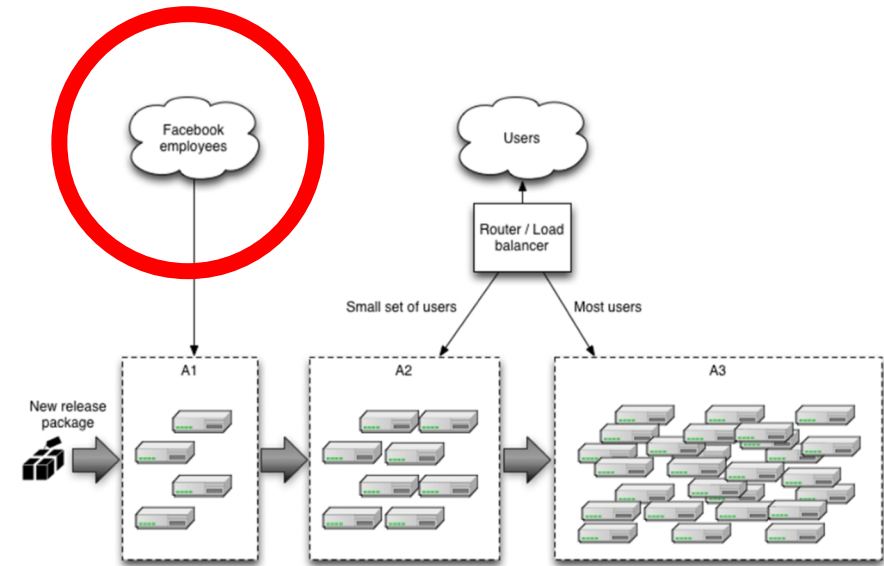

ADVIES OVER WEARABLES.

We hebben 'm zelf ook.

Je wilt weten of je genoeg hebt bewogen vandaag.

Activitytracker

Een activity tracker houdt de hele dag bij hoe actief je bent. Naast je activiteit overdag meet hij ook je hartslag en slaapritme. Synchroniseer alles met de app, stel doelen en houd er een gezonde(re) levensstijl op na.

- ✓ Subtiel design
- ✓ Compatibel met een bijbehorende app om doelen in te stellen

Je wilt je sportprestaties vastleggen, analyseren en verbeteren.

Sporthorloge

Met een sporthorloge meet je je sportprestaties en calorieën. Daarnaast bekijken we de afgelegde route en sportprestaties om de structuur aan in je trainingen te verbeteren.

- ✓ Sportief design
- ✓ Compatibel met bekende apps